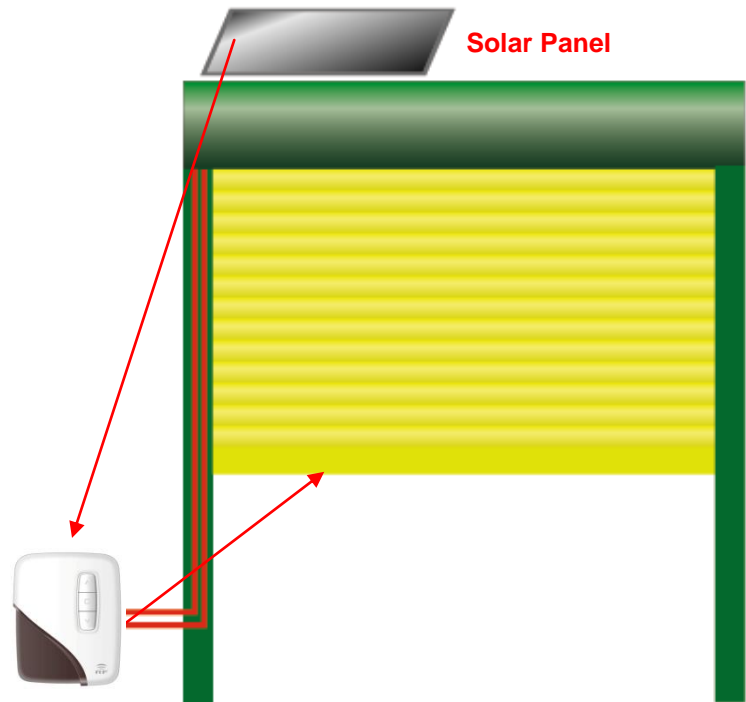

E-Solar

E-Solar is a convenient and cost effective stand alone system that uses renewable energy from the sun.

The E-Solar is designed to be used in conjunction with our **E-Port 18650 Control** (refer to Information Bulletin 67) allowing for a quick and simple installation where the battery is stored inside the home and protected from the elements.

The Solar panel can be mounted on the roof, the building or even on the shutter box.

E-Port 18650 Battery Controller

Powered by nature!

E-Solar is suitable for both the T20 tubular motor and the L10 lateral motor.