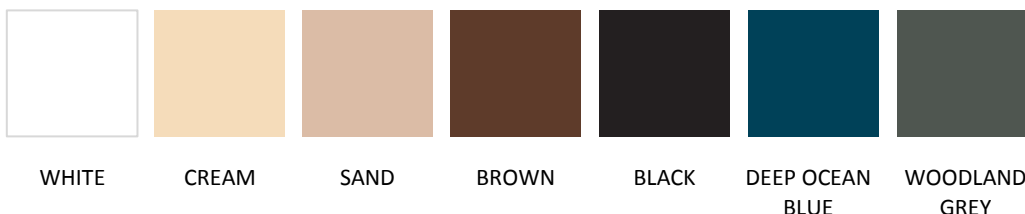

NEW EXCITING COLOURS ADDED TO THE RANGE

Two new standard colours have been added to the **AR400** series and **AE401 Sentry** slat profile ranges - Woodland **Grey** and **Deep Ocean Blue**.

The colours are now available for purchase for assembled shutters or component orders.

10.150.120 *Perforated AR405 Slat – Deep Ocean Blue*

10.150.122 *Perforated AR405 Slat – Woodland Grey*

10.151.120 *Unperforated AR405 Slat – Deep Ocean Blue*

10.151.122 *Unperforated AR405 Slat – Woodland Grey*

10.741.720 *AE401 Unperforated Extruded Slat - Deep Ocean Blue*

10.471.722 *AE401 Unperforated Extruded Slat - Woodland Grey*

**AR 400
WOODLAND
GREY**

**AR 400
DEEP OCEAN
BLUE**

Standard Colours for Boxing (165 – 205mm), Guides & Bottom Bar

WHITE

CREAM

SAND

BROWN

BLACK

DEEP OCEAN
BLUE

WOODLAND
GREY