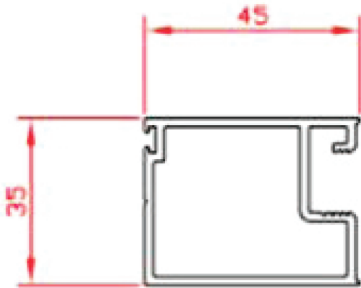

ELIPSO DLi (DOMESTIC LOUVRE) FRAME