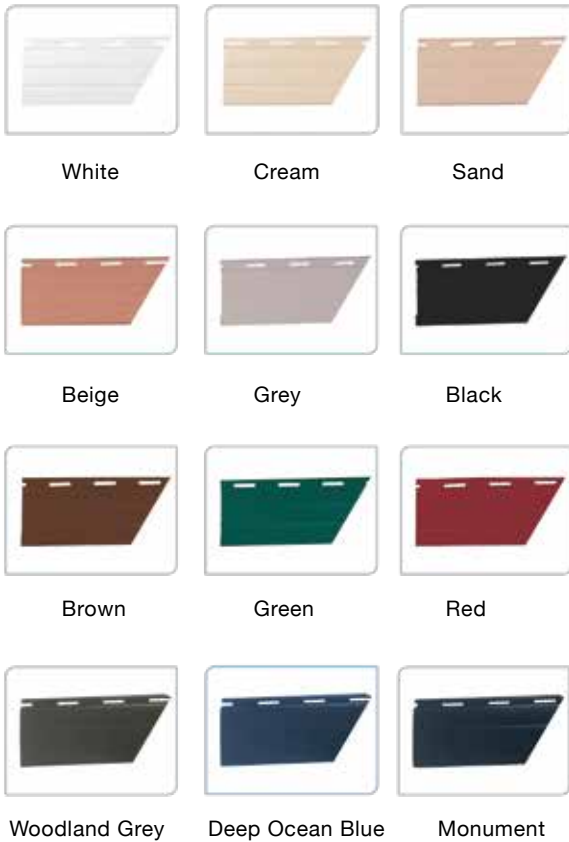

ROLLER SHUTTER COLOUR