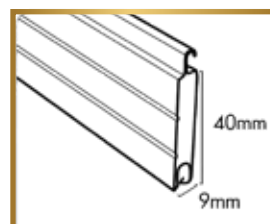

SLAT PROFILES

FEATURES & BENEFITS

- Insulation
- Added security
- Wide range of colours
- Aesthetically pleasing
- Reduced greenhouse emissions
- Protection from the elements
  - Light control
  - Sound dampening

TECHNICAL SPECIFICATIONS

Weight (per m²)	4kg
Maximum Curtain Width	3.6m
Maximum Area (m²)	8.0
Gauge of Aluminium	0.32mm
Profile Slat Height	40mm
Profile Slat Thickness	9mm
Standard Guide Dimensions	53mm
Standard Bottom Bar Dimensions	40mm
Standard Axle	50mm circular

The Rollashield Residential Flat Slat has been designed specifically to suit the domestic roller shutter market in Australia but is also ideal with many commercial applications.

The slat is roll formed in our Adelaide manufacturing facility to the highest of world standards using a German built roll forming machine which is the most advanced of its type in the world.

The Rollashield Residential Flat slat is a double walled cavity with PU foam injected during the roll forming process. This process provides economical strength and insulation qualities while maintaining exceptional working performance of the slat.

The flat profile is available in a wide range of colours, with profile lines on both sides offering an attractive finish from both the interior and exterior of the application.

Ozroll's slat profiles can reduce private heating and cooling costs by 40%

Based on tests using National Housing Energy Rating Software