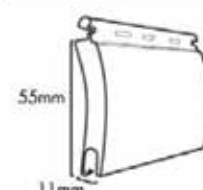

SLAT PROFILES

FEATURES & BENEFITS

- Insulation
- Security
- Available for wider spans
- Reduced greenhouse emissions
- Protection from the elements
- Light control

TECHNICAL SPECIFICATIONS

Weight (per m²)	3.4kg
Maximum Curtain Width	4.2m
Maximum Area (m²)	11.8
Gauge of Aluminium	0.32mm
Profile Slat Height	55mm
Profile Slat Thickness	11mm
Standard Guide Dimensions	77mm
Standard Bottom Bar Dimensions	50mm
Standard Axle	50mm circular

The Ultrashield profile is a double walled cavity with PU foam injected during the roll forming process. This profile is available for use on openings up to 50% larger than our standard domestic profiles while maintaining the same level of strength and insulation qualities.

The Ultrashield is a curved profile which uses a minimal head box size, making it an ideal substitute for garage doors or commercial door applications where room for roll up is limited. Available in multiple colours, the Ultrashield has two profile lines on the convex side with a smooth finish on the concave.

A large majority of home break ins are accessed through unprotected windows.

Based on insurer statistics