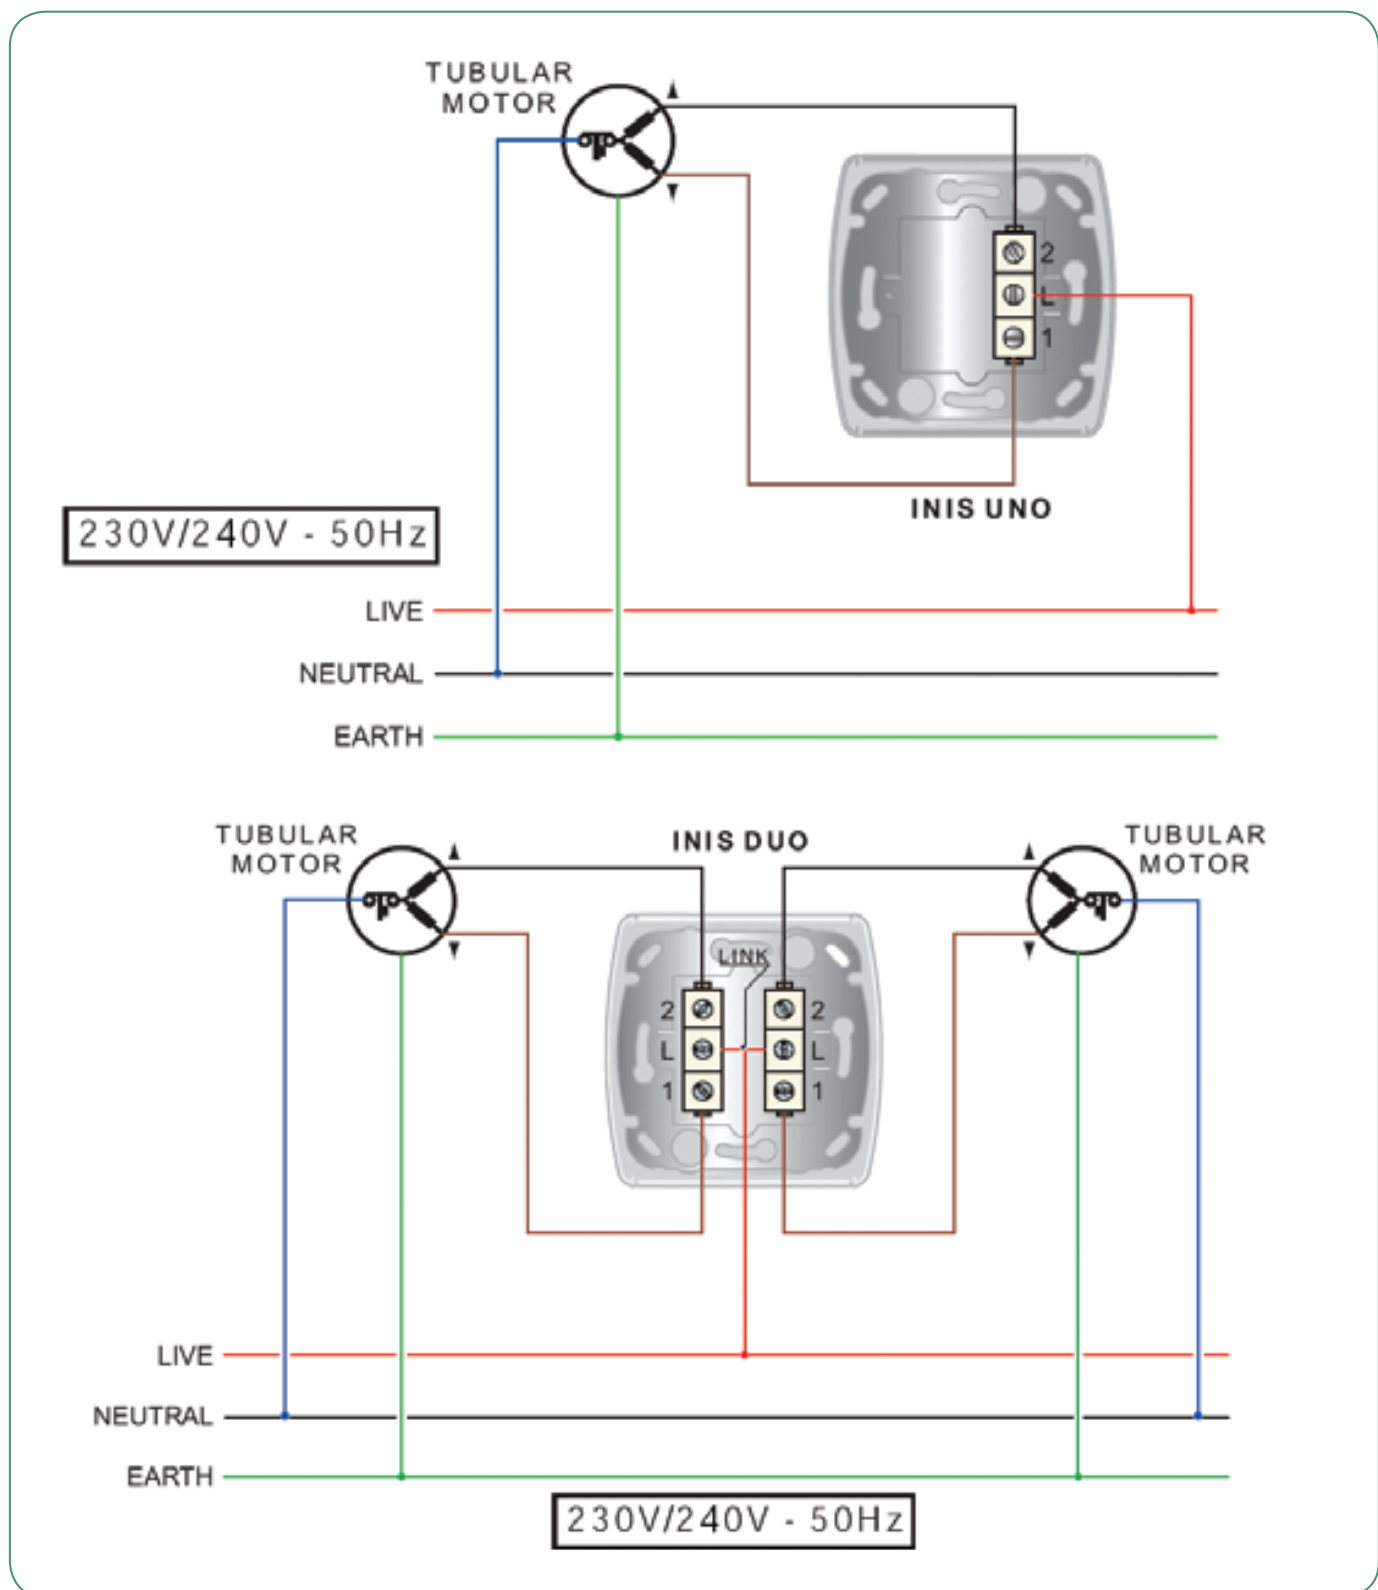

Inis Uno & Inis Duo Wiring Diagram

The motor's active for a direction is dependent on the installation.
Refer to the motor's enclosed documentation to determine the appropriate directional wire colour.