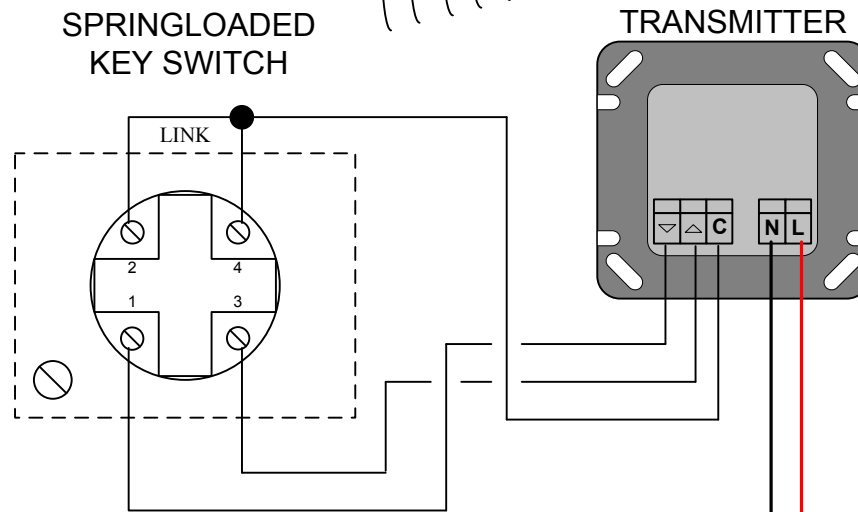

ACTIVE
NEUTRAL
EARTH

230 V 50Hz

Diagram note:
This configuration does not enable the Keyswitch to stop the motor.

TELIS 1 RTS

Project Name		© Copyright 2009 All rights reserved These drawings remain the property of Somfy and shall not be copied or used without written permission.
Date Printed 20/11/2009	Drawn By T. Ngo	
Drawing No 0001031		