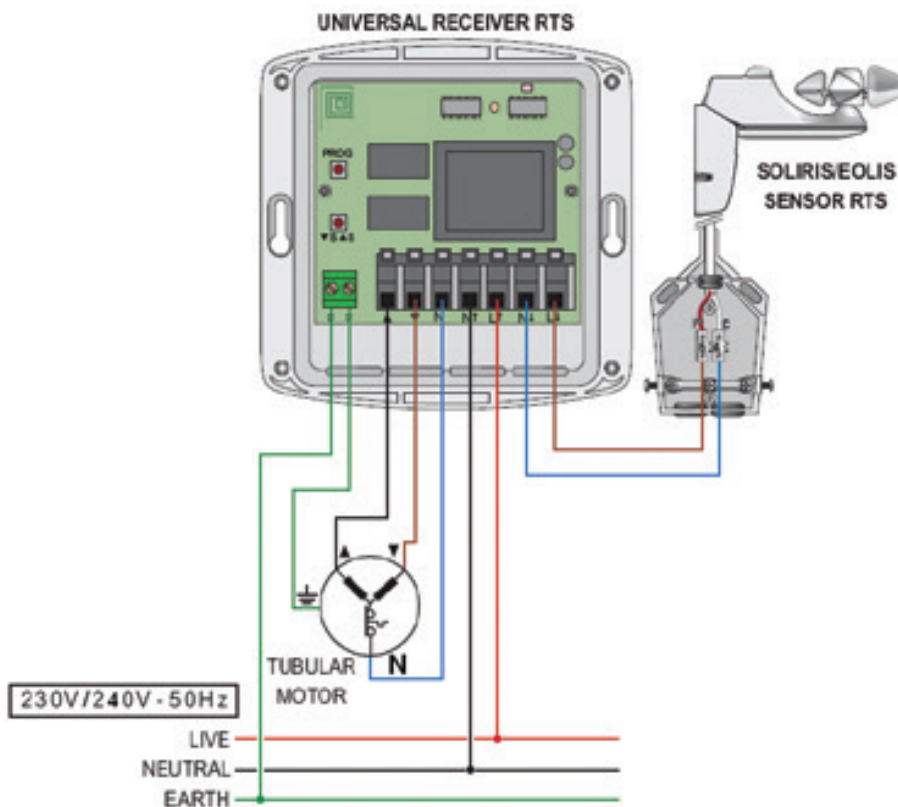

RTS Receivers

Wiring Diagrams

Universal Receiver RTS

The motor's active for a direction is dependent on the installation.
Refer to the motor's enclosed documentation to determine the appropriate directional wire colour.

RTS Receivers

Wiring Diagrams

Outdoor Lighting Receiver RTS

Indoor Lighting Receiver RTS