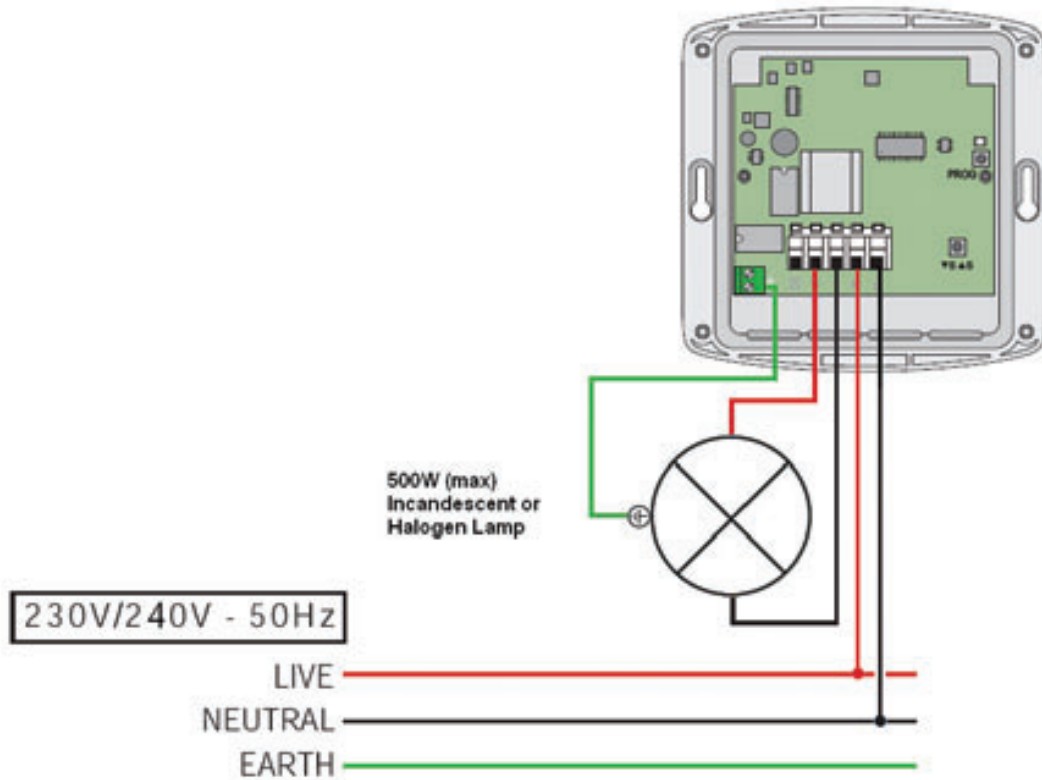

RTS Receivers

Wiring Diagrams

Universal Receiver RTS

The motor's active for a direction is dependent on the installation.
Refer to the motor's enclosed documentation to determine the appropriate directional wire colour.

RTS Receivers

Wiring Diagrams

Outdoor Lighting Receiver RTS

Indoor Lighting Receiver RTS