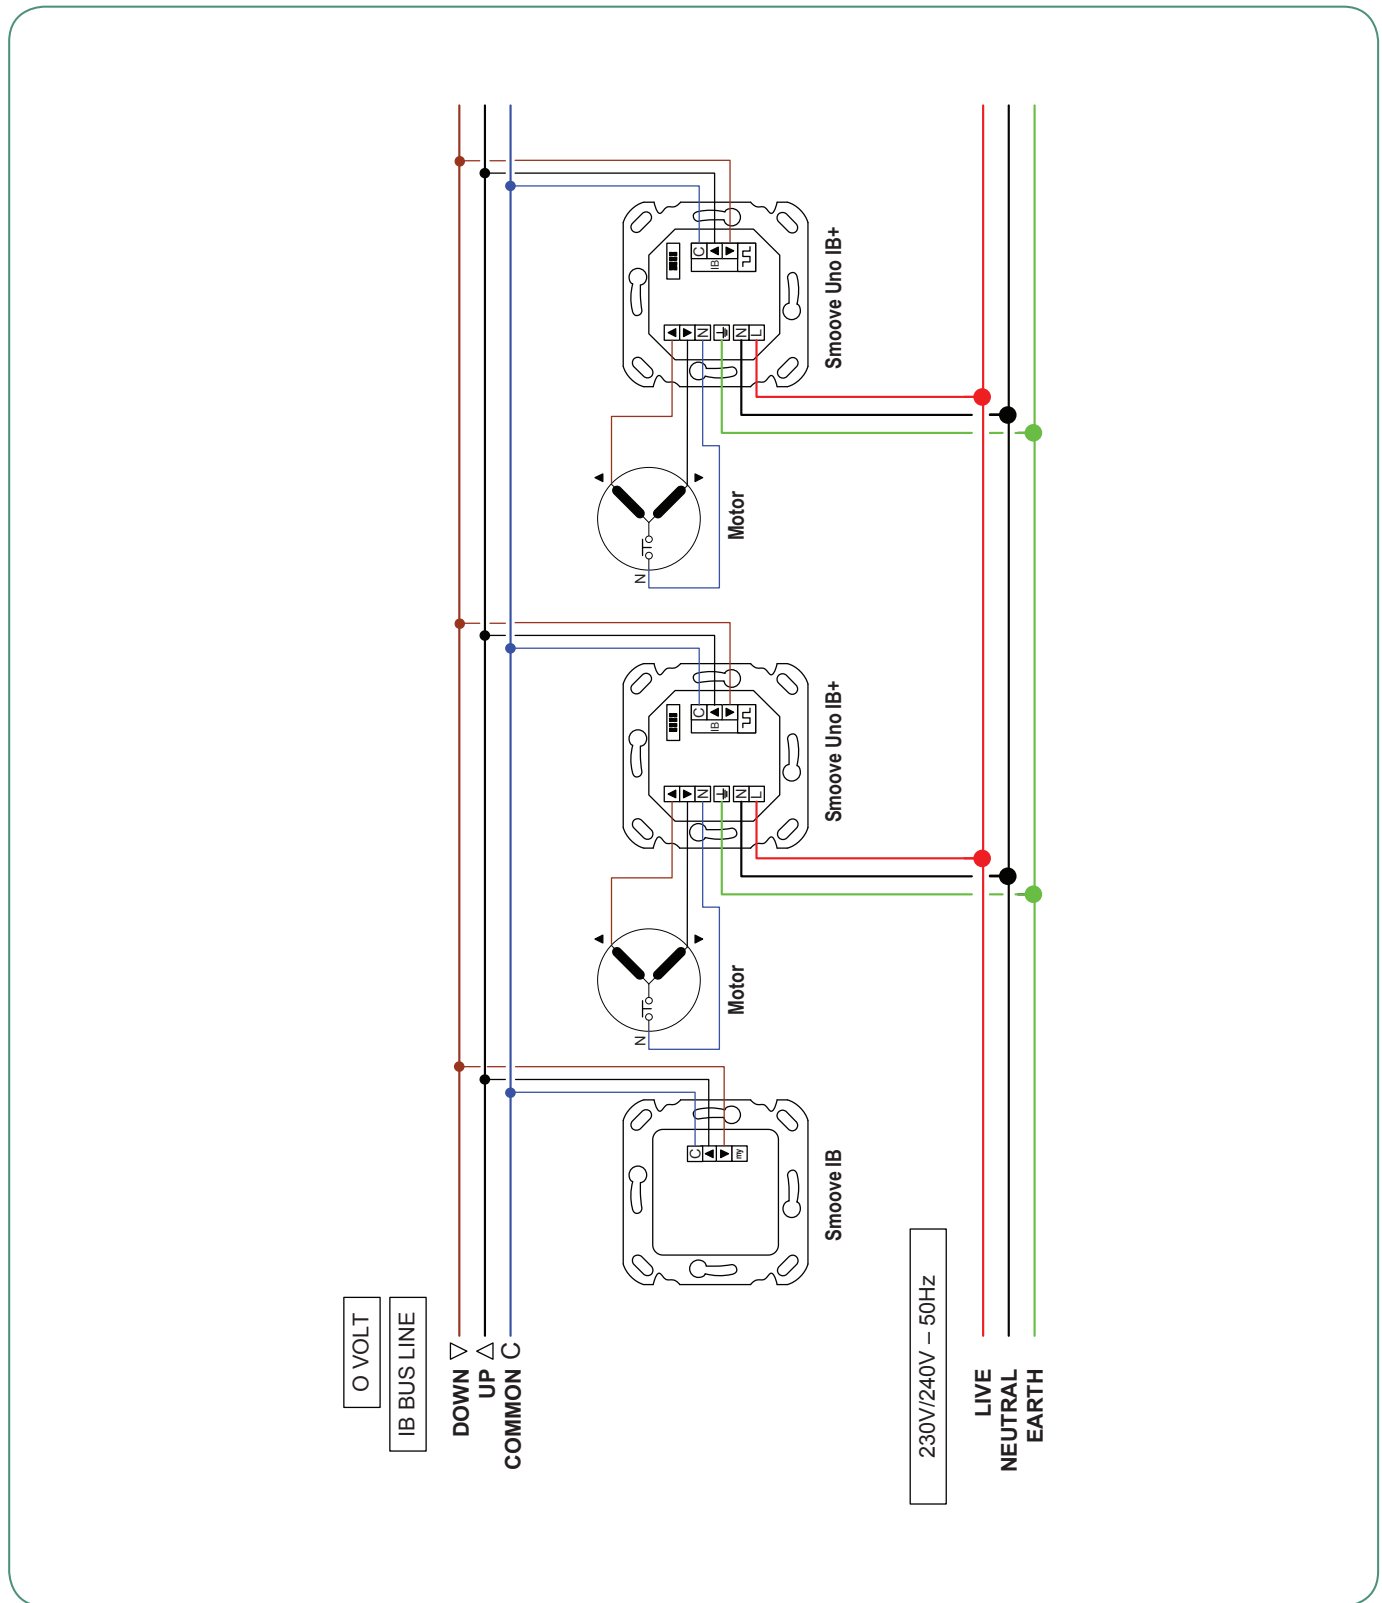

Smoove Uno IB & Smoove IB

Wiring Diagram

The motor's active for a direction is dependent on the installation.
 Refer to the motor's enclosed documentation to determine the appropriate directional wire colour.