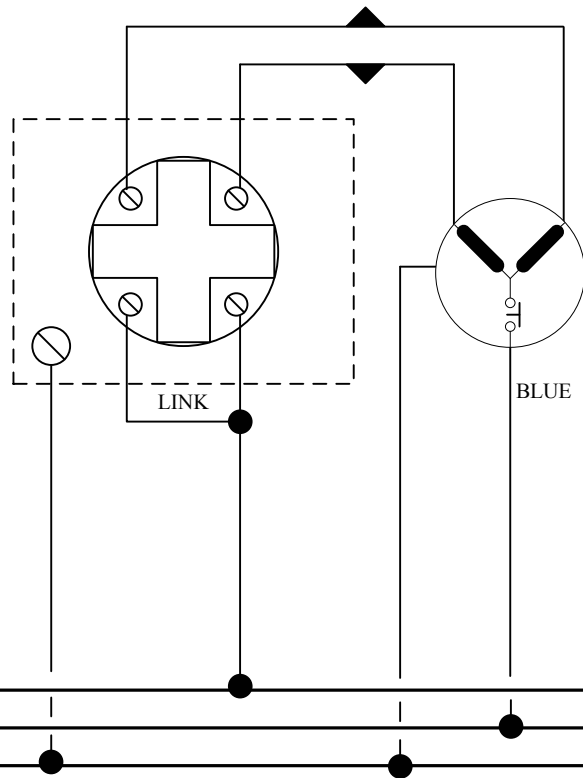

KEY SWITCH

ACTIVE
NEUTRAL
EARTH

240 V 50Hz

	DATE: 21/06/2006
PROJECT:	
DESCRIPTION:	Key Switch to LT50
DRAWING No:	0000483 SCALE: N.T.S
DRAWN BY:	J.KOERNER CHECKED BY